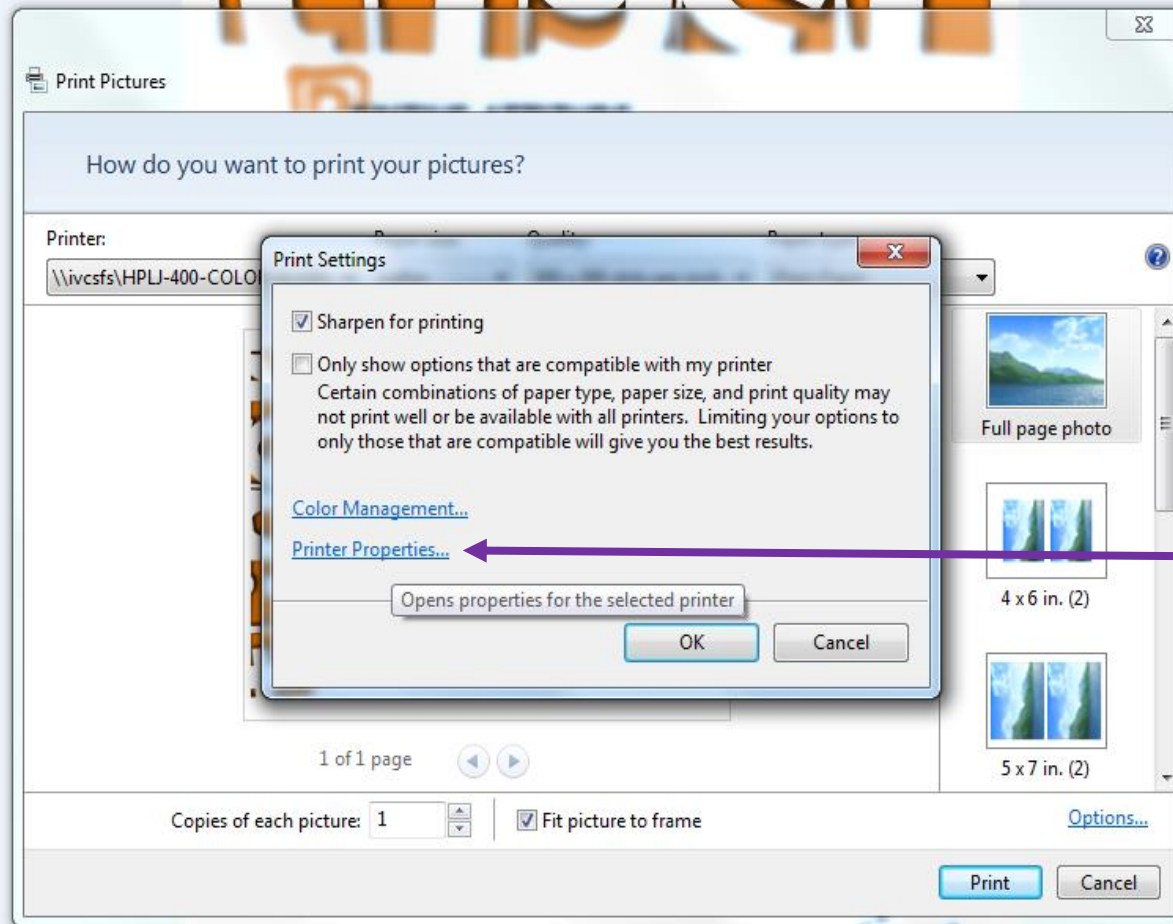

10. Another new window will open, click *Printer Properties*.

[student name]