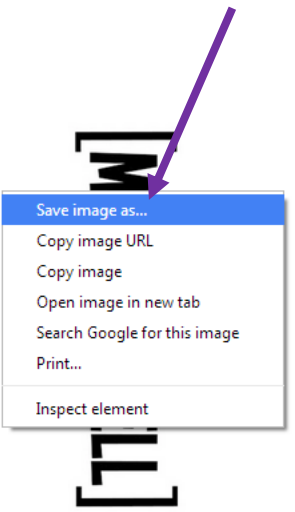

3. Find your file, and click on it

I AM A LEADER

POSITIVE ATTITUDE

RESPECT & RESPONSIBILITY

[circle one] **I**NTEGRITY

DEDICATION

EQUALITY

4. Your ticket will open in your browser

5. Right-click on your ticket, and then click *Save image as...*

[student name]

POSITIVE ATTITUDE
RESPECT & RESPONSIBILITY
INTEGRITY
DEDICATION
EQUALITY

MRS. LINNELL

[student name]

6. Save your ticket to the location of your choice on your computer